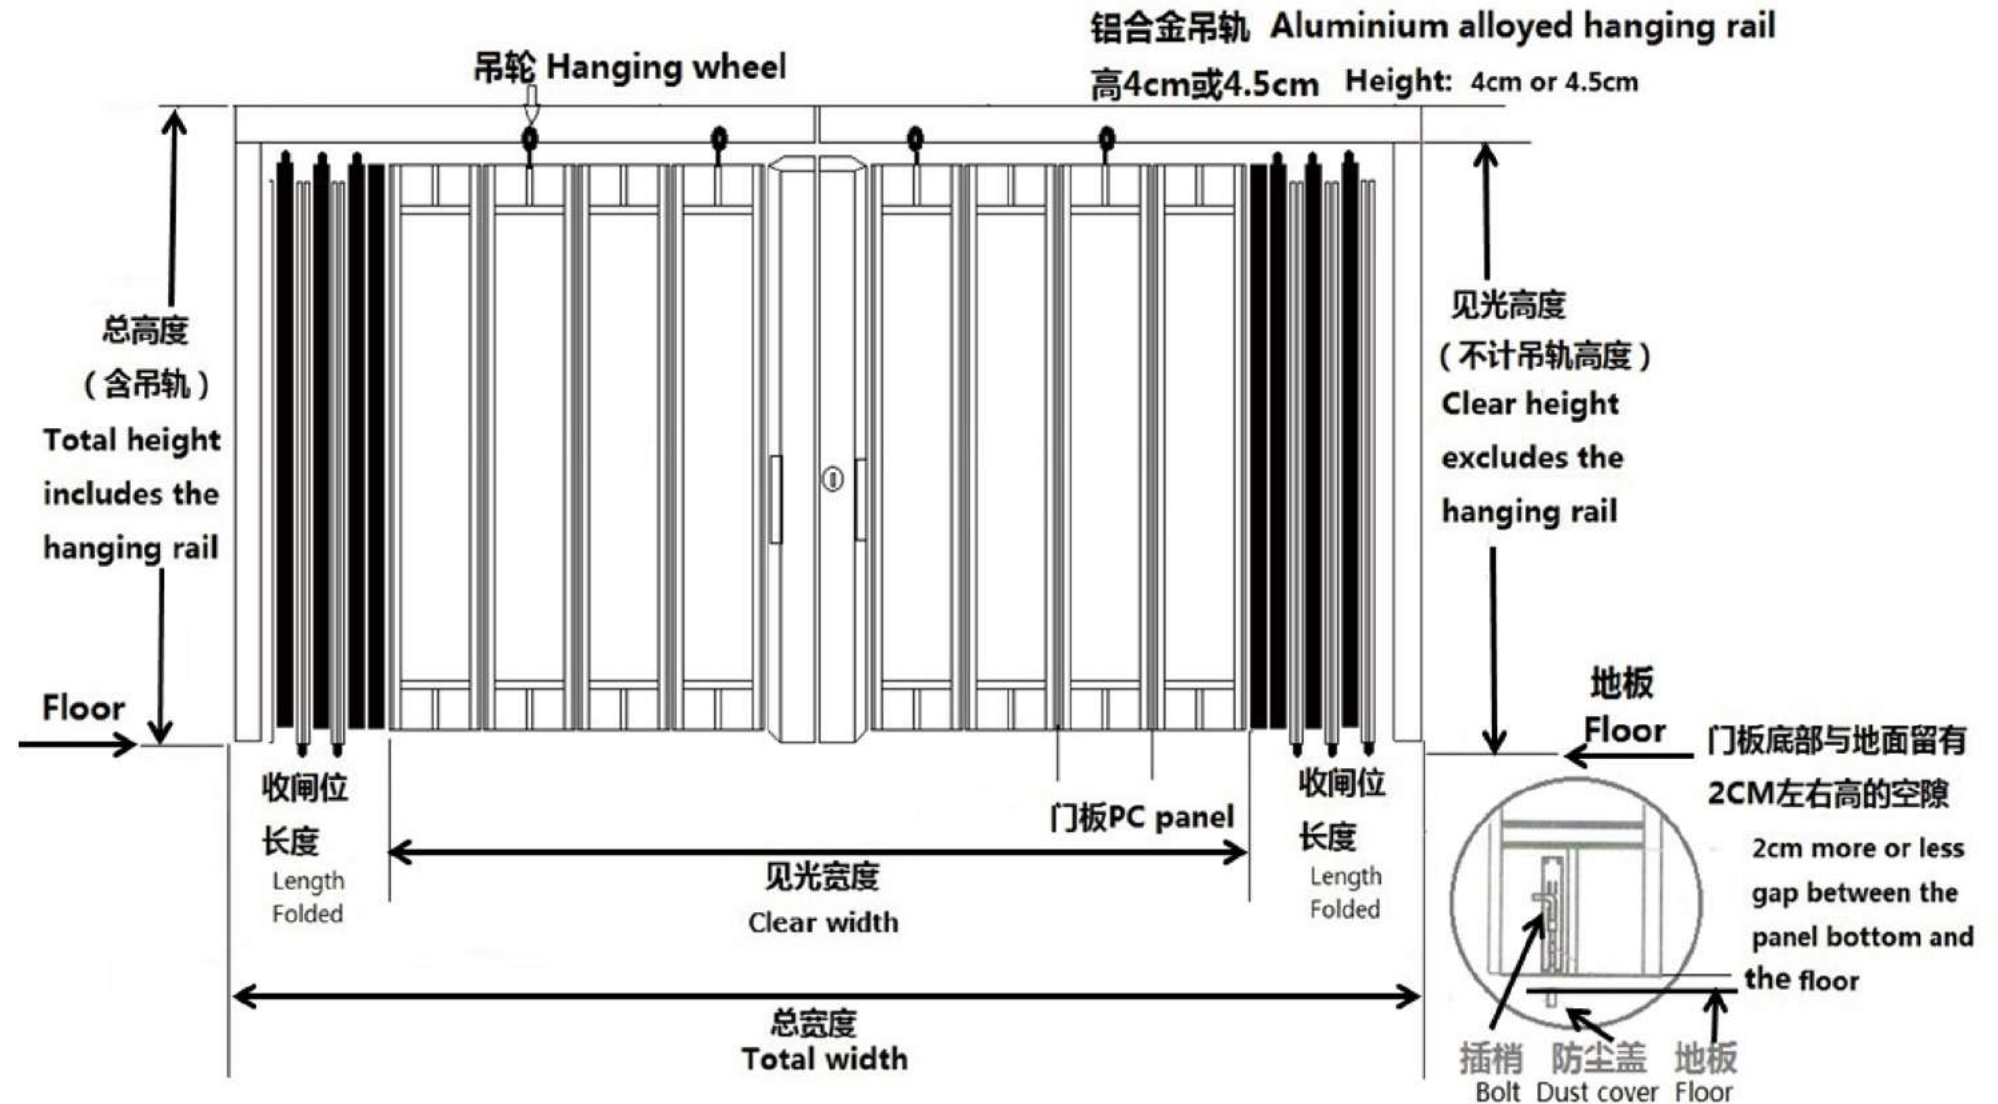

POLYCARBONATE(PC) FOLDING DOOR

产品介绍 /Products Features:

1. 材料 /Materials : 铝合金门框 /Aluminium Alloyed Frames + 透明水晶片 /Transparent polycarbonate panel
2. 适应范围 : 高档商店，特别是带有弧度的大型商店及对空间感要求比较高的休闲娱乐和餐饮等等场所。
Applies to: Upscale shop especially for which has a curved shopfront and other any other space need sense of spaces such as spaces for relaxation and entertainment and restaurant.
3. 驱动方式 /Operation Way : 手动 /Manual Operation
4. 最大尺寸 /Max sizes :
单开 /single opening : 15 米宽 (Width 30 meters) x 5 米高 (Height 5 meters)
双开 /Double openings : 30 米宽 (Width 30 meters) x 5 米高 (Height 5 meters)

折叠门组装及安装图解 / Assembling and Installation:

单开门和双开门示意图:

单开门 左锁/右收闸 或右锁/左收闸

双开门 (中间锁/左和右收闸)

Double openings: Lock at middle/folding at left and right side

可供选择铝材颜色/**Aluminium colors:**

金色/ Gold

氧化银/Silver

白色喷涂/White coating

黑色喷涂/Black coating

可供选择单片门板宽度及厚度规格（宽度包含铝材在内）

Available PC Panel specification (Width includes the Aluminium)

A热销款规格:

含铝骨总宽度width includes Aluminium

铝骨外部厚度Aluminium Outer Thickness 13mm

单片门板总宽度Width	PC厚度Thickness
230mm	2.0/2.5mm
250mm	2.0/2.5mm
280mm	2.0/2.5mm
300mm	2.0/2.5mm

B款规格:

含铝骨总宽度width includes Aluminium

铝骨外部厚度Aluminium Outer Thickness 13.9mm

单片门板总宽度Width	PC厚度Thickness
120mm	2.3mm
150mm	2.3mm
180mm	2.3mm
220mm	2.3mm
250mm	2.3mm
300mm	2.3mm

收闸位长度(仅供参考)

CLOSING FOLDING HOUSE LENGTH (FOR REFERENCE)