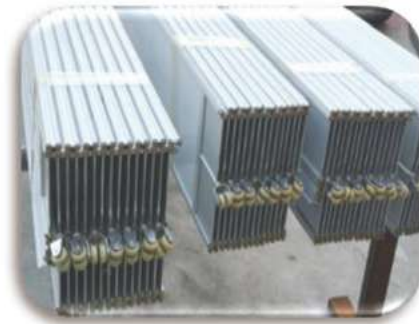

黑色喷涂/Black coating