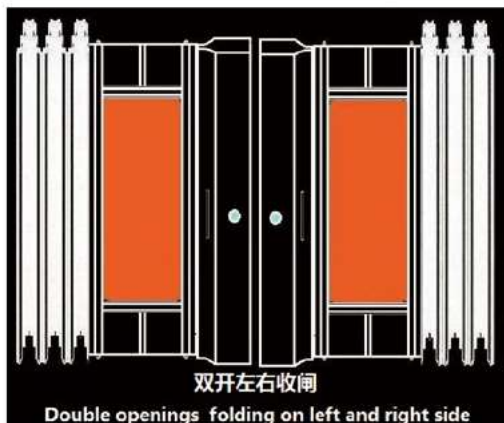

POLYCARBONATE(PC) FOLDING DOOR

产品介绍 /Products Features:

1. 材料 /Materials : 铝合金门框 /Aluminium Alloyed Frames + 透明水晶片 /Transparent polycarbonate panel
2. 适应范围 : 高档商店，特别是带有弧度的大型商店及对空间感要求比较高的休闲娱乐和餐饮等等场所。
Applies to: Upscale shop especially for which has a curved shopfront and other any other space need sense of spaces such as spaces for relaxation and entertainment and restaurant.
3. 驱动方式 /Operation Way : 手动 /Manual Operation
4. 最大尺寸 /Max sizes :
单开 /single opening : 15 米宽 (Width 30 meters) x 5 米高 (Height 5 meters)
双开 /Double openings : 30 米宽 (Width 30 meters) x 5 米高 (Height 5 meters)

折叠门组装及安装图解 / Assembling and Installation:

单开门和双开门示意图:

单开门 左锁/右收闸 或右锁/左收闸

双开门 (中间锁/左和右收闸)

Double openings: Lock at middle/folding at left and right side

可供选择铝材颜色/**Aluminium colors:**

金色/ Gold

氧化银/Silver

白色喷涂/White coating

黑色喷涂/Black coating

可供选择单片门板宽度及厚度规格（宽度包含铝材在内）

Available PC Panel specification (Width includes the Aluminium)

A热销款规格:

含铝骨总宽度width includes Aluminium

铝骨外部厚度Aluminium Outer Thickness 13mm

单片门板总宽度Width	PC厚度Thickness
230mm	2.0/2.5mm
250mm	2.0/2.5mm
280mm	2.0/2.5mm
300mm	2.0/2.5mm