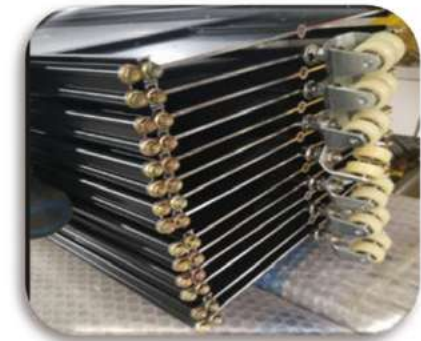

黑色喷涂/Black coating