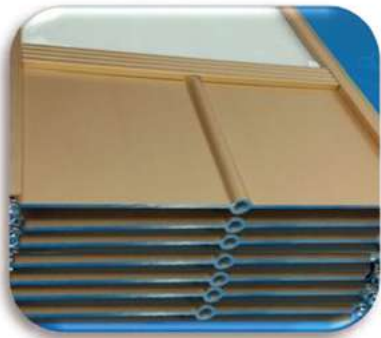

折叠门组装及安装图解 / Assembling and Installation:

单开门和双开门示意图:

单开门 左锁/右收闸 或右锁/左收闸

双开门 (中间锁/左和右收闸)

Double openings: Lock at middle/folding at left and right side

可供选择铝材颜色/**Aluminium colors:**

金色/ Gold

氧化银/Silver

白色喷涂/White coating

黑色喷涂/Black coating

可供选择单片门板宽度及厚度规格（宽度包含铝材在内）

Available PC Panel specification (Width includes the Aluminium)

A热销款规格:

含铝骨总宽度width includes Aluminium

铝骨外部厚度Aluminium Outer Thickness 13mm

单片门板总宽度Width	PC厚度Thickness
230mm	2.0/2.5mm
250mm	2.0/2.5mm
280mm	2.0/2.5mm
300mm	2.0/2.5mm