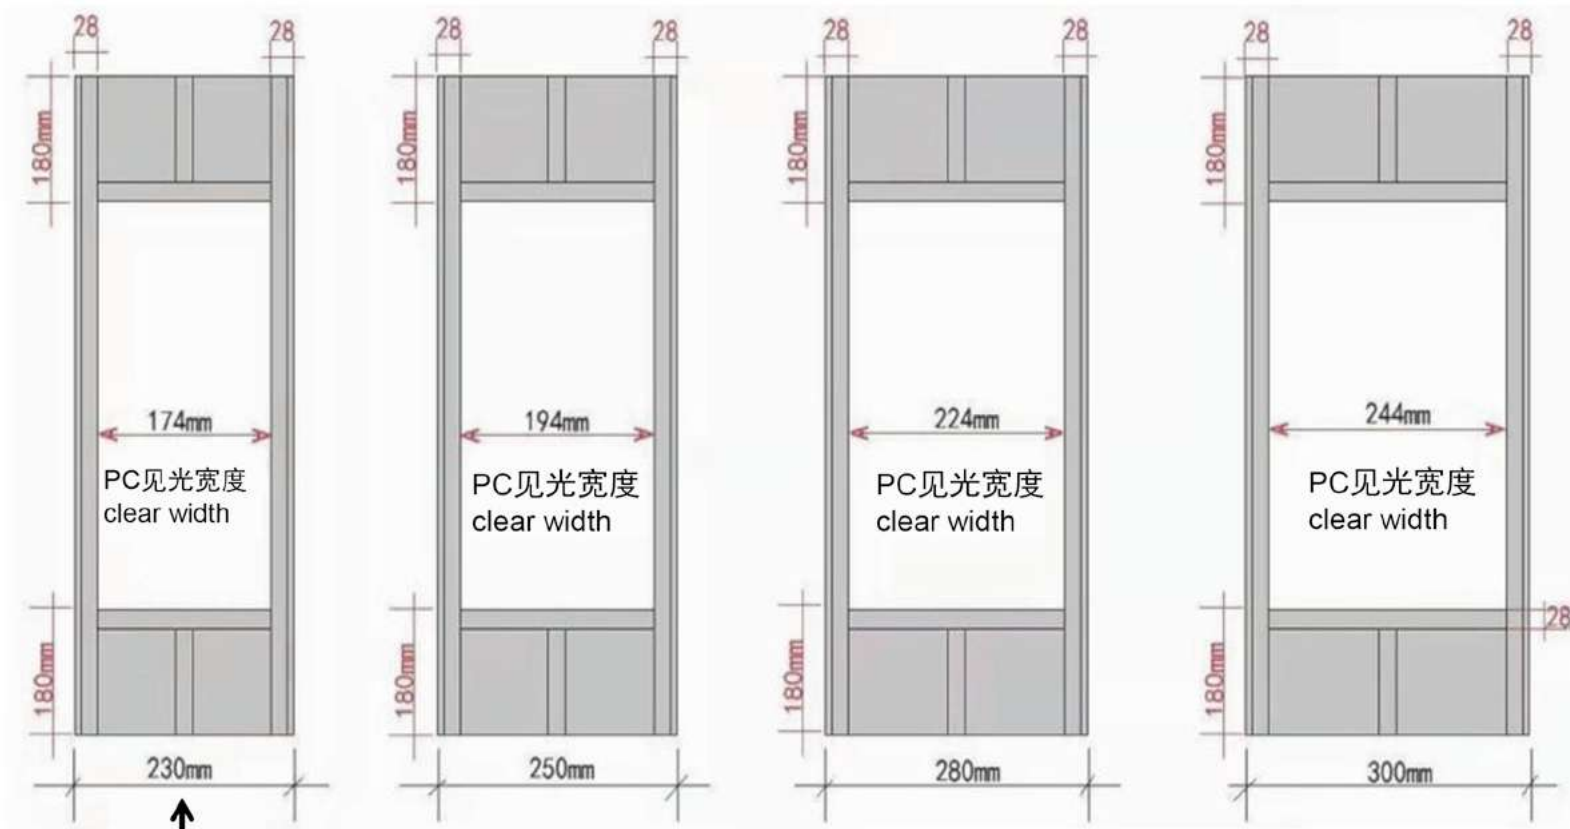

白色喷涂/White coating

黑色喷涂/Black coating

可供选择单片门板宽度及厚度规格（宽度包含铝材在内）

Available PC Panel specification (Width includes the Aluminium)

A热销款规格:

含铝骨总宽度width includes Aluminium

铝骨外部厚度Aluminium Outer Thickness 13mm

单片门板总宽度Width	PC厚度Thickness
230mm	2.0/2.5mm
250mm	2.0/2.5mm
280mm	2.0/2.5mm
300mm	2.0/2.5mm

B款规格:

含铝骨总宽度width includes Aluminium

铝骨外部厚度Aluminium Outer Thickness 13.9mm

单片门板总宽度Width	PC厚度Thickness
120mm	2.3mm
150mm	2.3mm
180mm	2.3mm
220mm	2.3mm
250mm	2.3mm
300mm	2.3mm

收闸位长度(仅供参考)

CLOSING FOLDING HOUSE LENGTH (FOR REFERENCE)

总长度 (即门见光宽度加收闸位长度 (mm) Total Length of the door	3000	6000	9000	12000	15000	20000	25000	30000
折叠厚度 (mm) (即收闸位长度 Total Length folded	400	620	830	1050	1250	1900	2230	2650
见光长度(mm) Clear width of the door	2600	5380	8170	10950	13750	18100	22770	27350

注：收闸位宽度一般比单片门板宽度加多60mm左右宽度。

Remarks: Folding house width normally be more appr. 6cm than the single panel width.

組裝配件 (Assembling Components)

1. A吊軌: 鋁合金U型吊軌 (4.5cm)
Aluminium alloyed Hanging rail

B吊軌: 自彎鋁合金吊軌
Self curved Hanging rail