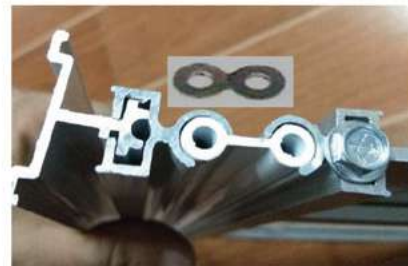

5. 雙C框架及墊片
Double C frame and gasket