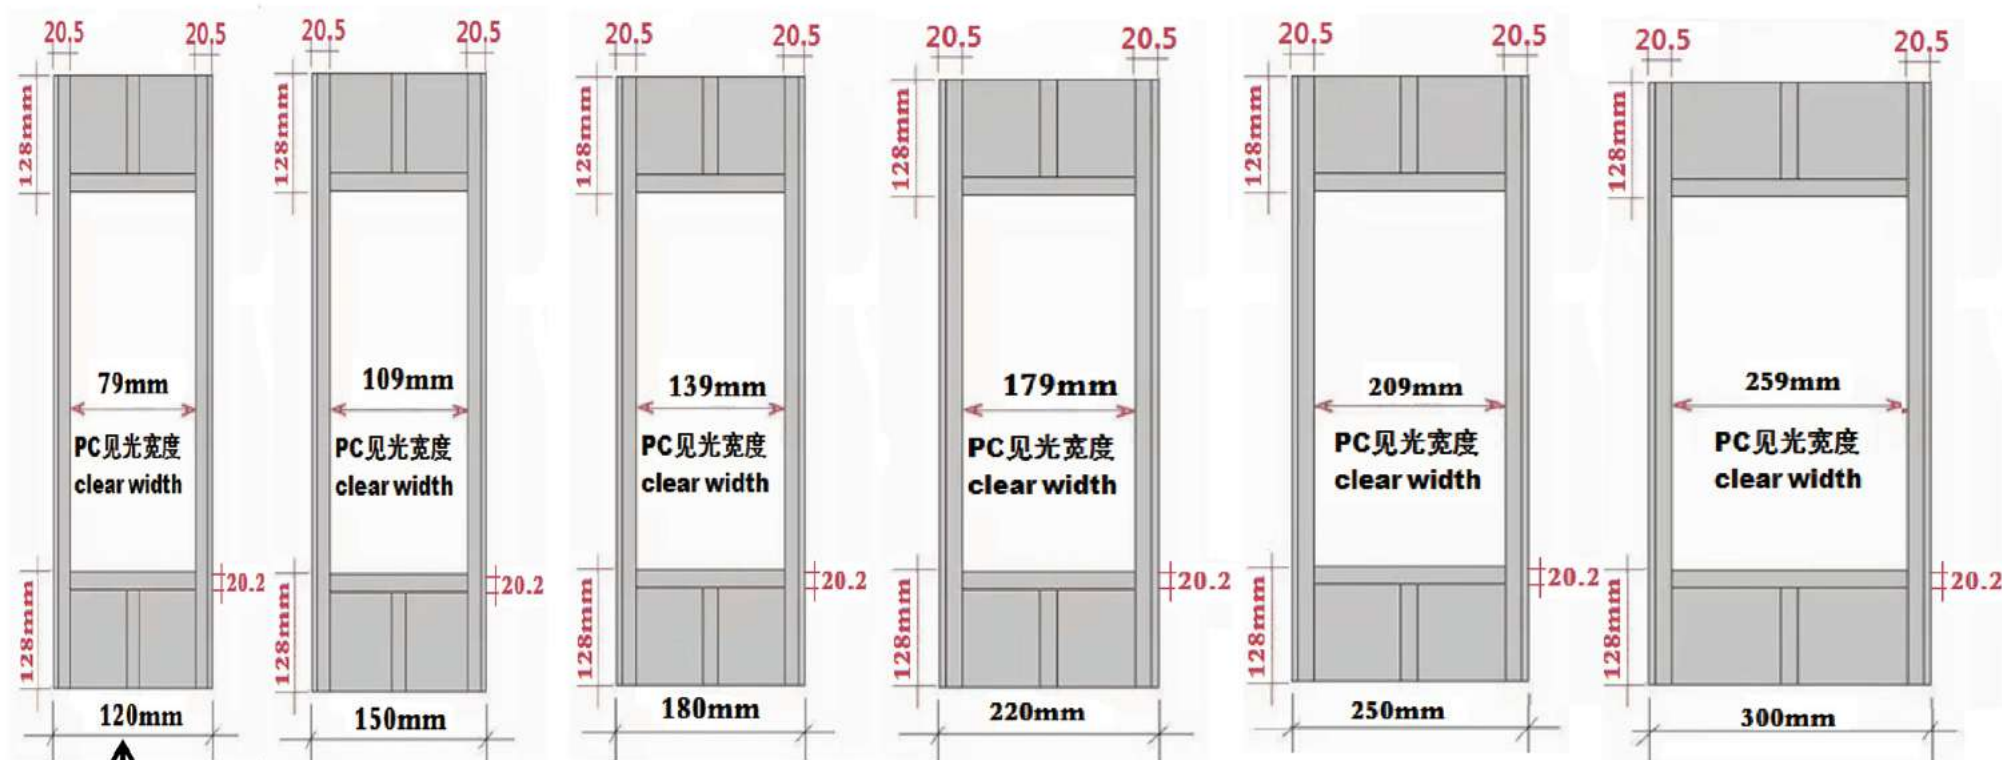

白色喷涂/White coating

黑色喷涂/Black coating

可供选择单片门板宽度及厚度规格（宽度包含铝材在内）

Available PC Panel specification (Width includes the Aluminium)

A热销款规格:

含铝骨总宽度width includes Aluminium

铝骨外部厚度Aluminium Outer Thickness 13mm

单片门板总宽度Width	PC厚度Thickness
230mm	2.0/2.5mm
250mm	2.0/2.5mm
280mm	2.0/2.5mm
300mm	2.0/2.5mm

B款规格:

含铝骨总宽度width includes Aluminium

铝骨外部厚度Aluminium Outer Thickness 13.9mm

单片门板总宽度Width	PC厚度Thickness
120mm	2.3mm
150mm	2.3mm
180mm	2.3mm
220mm	2.3mm
250mm	2.3mm
300mm	2.3mm

收闸位长度(仅供参考)

CLOSING FOLDING HOUSE LENGTH (FOR REFERENCE)

总长度 (即门见光宽度加收闸位长度 (mm) Total Length of the door	3000	6000	9000	12000	15000	20000	25000	30000
折叠厚度 (mm) (即收闸位长度 Total Length folded	400	620	830	1050	1250	1900	2230	2650
见光长度(mm) Clear width of the door	2600	5380	8170	10950	13750	18100	22770	27350

注：收闸位宽度一般比单片门板宽度加多60mm左右宽度。

Remarks: Folding house width normally be more appr. 6cm than the single panel width.

組裝配件 (Assembling Components)

1. A吊軌: 鋁合金U型吊軌 (4.5cm)
Aluminium alloyed Hanging rail

B吊軌: 自彎鋁合金吊軌
Self curved Hanging rail