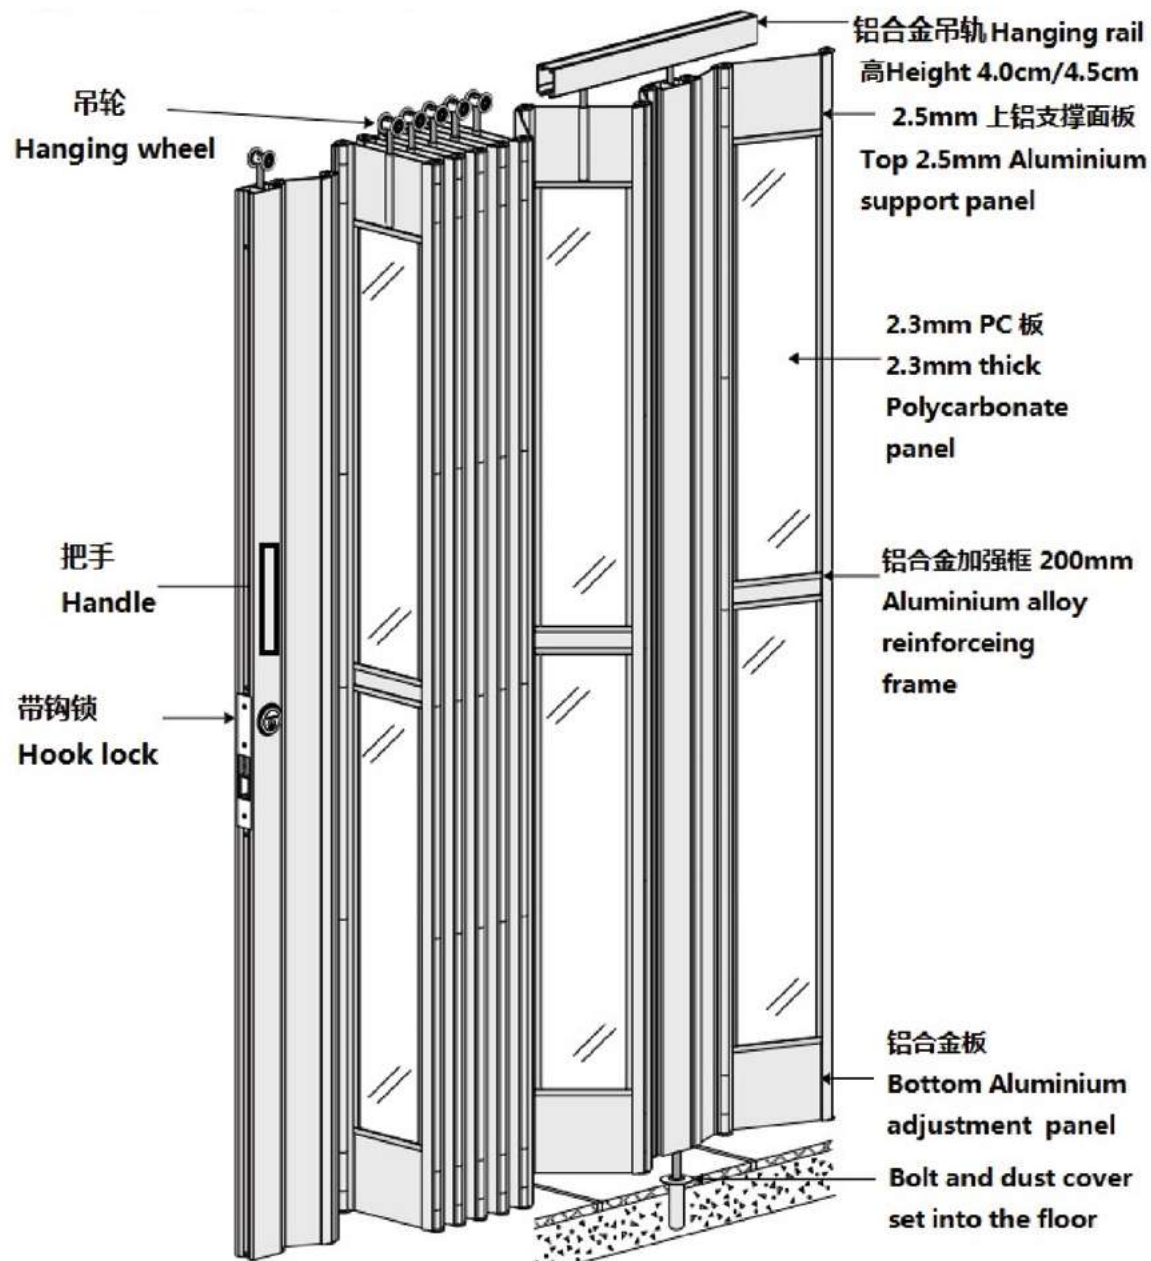

POLYCARBONATE(PC) FOLDING DOOR

产品介绍 /Products Features:

1. 材料 /Materials : 铝合金门框 /Aluminium Alloyed Frames + 透明水晶片 /Transparent polycarbonate panel
2. 适应范围 : 高档商店，特别是带有弧度的大型商店及对空间感要求比较高的休闲娱乐和餐饮等等场所。
Applies to: Upscale shop especially for which has a curved shopfront and other any other space need sense of spaces such as spaces for relaxation and entertainment and restaurant.
3. 驱动方式 /Operation Way : 手动 /Manual Operation
4. 最大尺寸 /Max sizes :
单开 /single opening : 15 米宽 (Width 30 meters) x 5 米高 (Height 5 meters)
双开 /Double openings : 30 米宽 (Width 30 meters) x 5 米高 (Height 5 meters)

折叠门组装及安装图解 / Assembling and Installation:

单开门和双开门示意图:

单开门 左锁/右收闸 或右锁/左收闸

双开门 (中间锁/左和右收闸)

Double openings: Lock at middle/folding at left and right side

可供选择铝材颜色/**Aluminium colors:**

金色/ Gold

氧化银/Silver

白色喷涂/White coating

黑色喷涂/Black coating

可供选择单片门板宽度及厚度规格（宽度包含铝材在内）

Available PC Panel specification (Width includes the Aluminium)

A热销款规格:

含铝骨总宽度width includes Aluminium

铝骨外部厚度Aluminium Outer Thickness 13mm

单片门板总宽度Width	PC厚度Thickness
230mm	2.0/2.5mm
250mm	2.0/2.5mm
280mm	2.0/2.5mm
300mm	2.0/2.5mm

B款规格:

含铝骨总宽度width includes Aluminium

铝骨外部厚度Aluminium Outer Thickness 13.9mm

单片门板总宽度Width	PC厚度Thickness
120mm	2.3mm
150mm	2.3mm
180mm	2.3mm
220mm	2.3mm
250mm	2.3mm
300mm	2.3mm

收闸位长度(仅供参考)

CLOSING FOLDING HOUSE LENGTH (FOR REFERENCE)